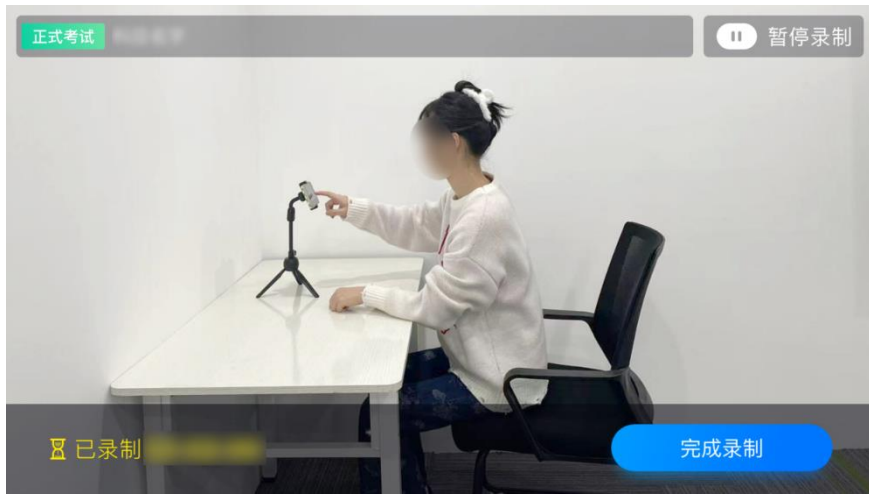

## 附件 2 小艺助手 APP 考生操作手册（辅机-笔试）

The image shows a screenshot of the Xiaoyi Assistant App website. At the top, there is a blue navigation bar with the Xiaoyi logo on the left and several menu items: 首页 (Home), 产品介绍 (Product Introduction), 合作案例 (Cooperation Cases), 关于我们 (About Us), APP操作与指南 (APP Operation and Guide), and APP常见问题 (APP Common Questions). Below the navigation bar, a blue banner contains the text: 小艺帮平台覆盖招考全流程，满足不同场景需要 (Xiaoyi Assistant platform covers the entire recruitment process, meeting different scene needs) and 专业的线上考试服务平台 (Professional online examination service platform). The main content area features two smartphones displaying the app interface. To the right of the phones, there is a section titled 小艺助手 App (Xiaoyi Assistant App) with a brief description: 小艺助手App是一款用于对线上考试... 通过扫描小艺帮App对应考试二维码... 全方位监控。 (Xiaoyi Assistant App is an application used for online examinations... By scanning the QR code corresponding to the examination in the Xiaoyi Assistant App... Full-dimensional monitoring). Below this text is a QR code with the label 扫码下载App (Scan to download the app). A large, circular QR code is also present on the right side of the page, enclosed in a blue speech bubble-like shape.

考试信息 正式考试

考生信息

学校名称

报考专业

- 录制提醒**
1. 请确认考试信息正确，摆好手机摄像头位置，使用摄像头时保持摄像头正对考生本人。
  2. 开始录制后，视频无法修改和删除，请注意状态，每个科目的主机位提交后，请及时提交相应的副机位视频，以免错过提交时间。
  3. 提交时，无论科目有几屏手机视频，将全部提交上传。

选择与主机位对应的科目进入录制

科目: 文化素养基础测试

• 录制视频 + 录制时长