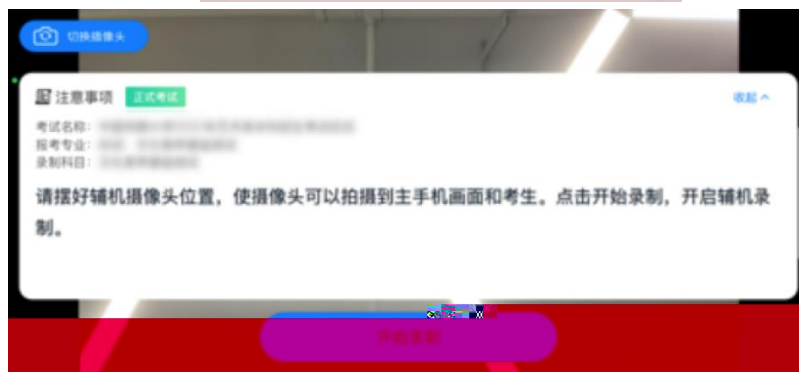

## 附件 2 小艺助手 APP 考生操作手册（辅机-笔试）

The image shows a screenshot of the Xiaoyi Assistant App website. At the top, there is a blue navigation bar with the Xiaoyi logo on the left and several menu items: 首页 (Home), 产品介绍 (Product Introduction), 合作案例 (Cooperation Cases), 关于我们 (About Us), APP操作与指南 (APP Operation and Guide), and APP常见问题 (APP Common Questions). Below the navigation bar, a blue banner contains the text: 小艺帮平台覆盖招考全流程，满足不同场景需要 (Xiaoyi Assistant platform covers the entire recruitment process, meeting different scene needs) and 专业的线上考试服务平台 (Professional online examination service platform). The main content area features two smartphones displaying the app interface. To the right of the phones, there is a section titled 小艺助手 App (Xiaoyi Assistant App) with a brief description: 小艺助手App是一款用于对线上考试... 通过扫描小艺帮App对应考试二维码... 全方位监控。 (Xiaoyi Assistant App is an application used for online examinations... By scanning the QR code corresponding to the examination in the Xiaoyi Assistant App... Full-dimensional monitoring). Below this text is a QR code with the label 扫码下载App (Scan to download the app). A large, circular QR code is also present on the right side of the page, enclosed in a blue speech bubble-like shape.

考试信息 正式考试

考生信息

学校名称

报考专业

- 录制提醒**
1. 请确认考试信息正确，摆好手机摄像头位置，使用摄像头时保持摄像头正对考生本人。
  2. 开始录制后，视频无法修改和删除，请注意状态，每个科目的主机位提交后，请及时提交相应的副机位视频，以免错过提交时间。
  3. 提交时，无论科目有几屏手机视频，将全部提交上传。

选择与主机位对应的科目进入录制

科目: 文化素养基础测试

• 录制视频 + 录制时长