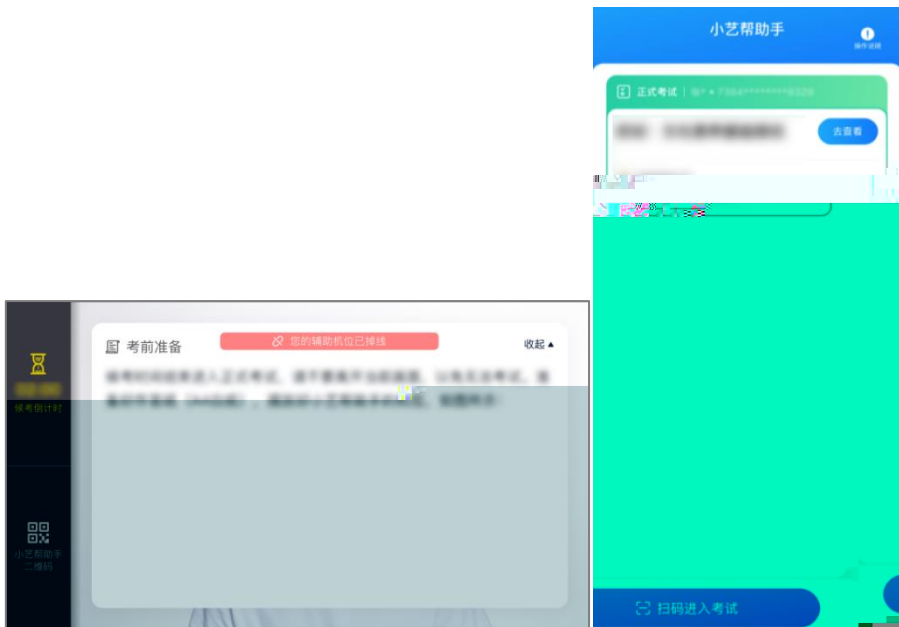

## 附件 2 小艺助手 APP 考生操作手册（辅机-笔试）

The image shows a screenshot of the Xiaoyi Assistant App website. At the top, there is a blue navigation bar with the Xiaoyi logo on the left and several menu items: 首页 (Home), 产品介绍 (Product Introduction), 合作案例 (Cooperation Cases), 关于我们 (About Us), APP操作与指南 (APP Operation and Guide), and APP常见问题 (APP Common Questions). Below the navigation bar, a blue banner contains the text: 小艺帮平台覆盖招考全流程，满足不同场景需要 (Xiaoyi Assistant platform covers the entire recruitment process, meeting different scene needs) and 专业的线上考试服务平台 (Professional online examination service platform). The main content area features two smartphones displaying the app interface. To the right of the phones, there is a section titled 小艺助手 App (Xiaoyi Assistant App) with a brief description: 小艺助手App是一款用于对线上考试... 通过扫描小艺帮App对应考试二维码... 全方位监控。 (Xiaoyi Assistant App is an application used for online examinations... By scanning the QR code corresponding to the examination in the Xiaoyi Assistant App... Full-dimensional monitoring). Below this text is a QR code with the label 扫码下载App (Scan to download the app). A large, circular QR code is also present on the right side of the page, enclosed in a blue speech bubble-like shape.

考试信息 正式考试

考生信息

学校名称

报考专业

- 录制提醒**
1. 请确认考试信息正确，摆好手机摄像头位置，使用摄像头时保持摄像头正对考生本人。
  2. 开始录制后，视频无法修改和删除，请注意状态，每个科目的主机位提交后，请及时提交相应的副机位视频，以免错过提交时间。
  3. 提交时，无论科目有几屏手机视频，将全部提交上传。

选择与主机位对应的科目进入录制

科目: 文化素养基础测试

• 录制视频 + 录制时长